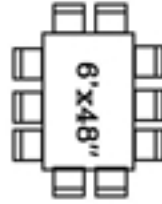

Round Tables

30" Tables
Seating for
2-4 guests

36" Tables
Seating for
4-6 guests

48" Tables
Seating for
6-8 guests

60" Tables
Seating for
8-10 guests

72" Tables
Seating for
10-12 guests

Rectangle Tables

4'x30"
Seating for
4-6 guests

6'x18"
Conference Table
Seats 3

6'x30"
Seating for
6-8 guests

6'x48"
Family Style Table
Seating for 10 guests

8'x18"
Conference Table
Seats 4

8'x30"
Seating for
8-10 guests

8' x 39"
Farm Table
Seating for 8-10 guests

8'x48"
Family Style Table
Seating for 12 guests

Miscellaneous Tables

Bistro/Cocktail/Highboy Tables & Bases

Half Round Tables

Serpentine Tables

Square Tables

48" Tables
Seating for
4-6 guests

60" Tables
Seating for
8-10 guests