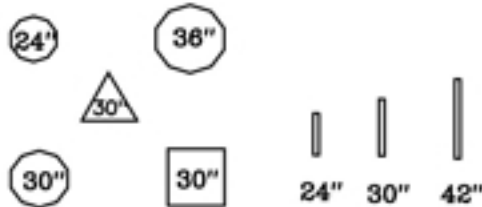

Round Tables

30" Tables
Seating for
2-4 guests

36" Tables
Seating for
4-6 guests

48" Tables
Seating for
6-8 guests

60" Tables
Seating for
8-10 guests

72" Tables
Seating for
10-12 guests

Rectangle Tables

4'x30"
Seating for
4-6 guests

6'x18"
Conference Table
Seats 3

6'x30"
Seating for
6-8 guests

6'x48"
Family Style Table
Seating for 10 guests

8'x18"
Conference Table
Seats 4

8'x30"
Seating for
8-10 guests

8' x 39"
Farm Table
Seating for 8-10 guests

8'x48"
Family Style Table
Seating for 12 guests

Miscellaneous Tables

Bistro/Cocktail/Highboy Tables & Bases

Half Round Tables

Serpentine Tables

Square Tables

48" Tables
Seating for
4-6 guests

60" Tables
Seating for
8-10 guests