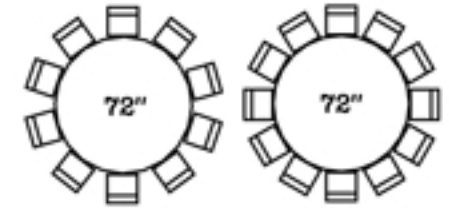

Round Tables

30" Tables
Seating for
2-4 guests

36" Tables
Seating for
4-6 guests

48" Tables
Seating for
6-8 guests

60" Tables
Seating for
8-10 guests

72" Tables
Seating for
10-12 guests

Rectangle Tables

4'x30"
Seating for
4-6 guests

6'x18"
Conference Table
Seats 3

6'x30"
Seating for
6-8 guests

6'x48"
Family Style Table
Seating for 10 guests

8'x18"
Conference Table
Seats 4

8'x30"
Seating for
8-10 guests

8' x 39"
Farm Table
Seating for 8-10 guests

8'x48"
Family Style Table
Seating for 12 guests

Miscellaneous Tables

Bistro/Cocktail/Highboy Tables & Bases

Half Round Tables

Serpentine Tables

Square Tables

48" Tables
Seating for
4-6 guests

60" Tables
Seating for
8-10 guests