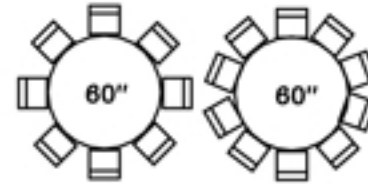

Round Tables

30" Tables
Seating for
2-4 guests

36" Tables
Seating for
4-6 guests

48" Tables
Seating for
6-8 guests

60" Tables
Seating for
8-10 guests

72" Tables
Seating for
10-12 guests

Rectangle Tables

4'x30"
Seating for
4-6 guests

6'x18"
Conference Table
Seats 3

6'x30"
Seating for
6-8 guests

6'x48"
Family Style Table
Seating for 10 guests

8'x18"
Conference Table
Seats 4

8'x30"
Seating for
8-10 guests

8' x 39"
Farm Table
Seating for 8-10 guests

8'x48"
Family Style Table
Seating for 12 guests

Miscellaneous Tables

Bistro/Cocktail/Highboy Tables & Bases

Half Round Tables

Serpentine Tables

Square Tables

48" Tables
Seating for
4-6 guests

60" Tables
Seating for
8-10 guests