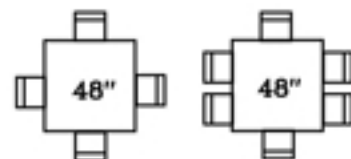

Round Tables

30" Tables
Seating for
2-4 guests

36" Tables
Seating for
4-6 guests

48" Tables
Seating for
6-8 guests

60" Tables
Seating for
8-10 guests

72" Tables
Seating for
10-12 guests

Rectangle Tables

4'x30"
Seating for
4-6 guests

6'x18"
Conference Table
Seats 3

6'x30"
Seating for
6-8 guests

6'x48"
Family Style Table
Seating for 10 guests

8'x18"
Conference Table
Seats 4

8'x30"
Seating for
8-10 guests

8' x 39"
Farm Table
Seating for 8-10 guests

8'x48"
Family Style Table
Seating for 12 guests

Miscellaneous Tables

Bistro/Cocktail/Highboy Tables & Bases

Half Round Tables

Serpentine Tables

Square Tables

48" Tables
Seating for
4-6 guests

60" Tables
Seating for
8-10 guests