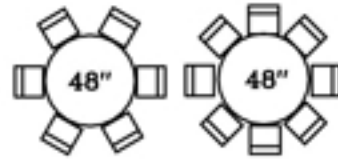

Round Tables

30" Tables
Seating for
2-4 guests

36" Tables
Seating for
4-6 guests

48" Tables
Seating for
6-8 guests

60" Tables
Seating for
8-10 guests

72" Tables
Seating for
10-12 guests

Rectangle Tables

4'x30"
Seating for
4-6 guests

6'x18"
Conference Table
Seats 3

6'x30"
Seating for
6-8 guests

6'x48"
Family Style Table
Seating for 10 guests

8'x18"
Conference Table
Seats 4

8'x30"
Seating for
8-10 guests

8' x 39"
Farm Table
Seating for 8-10 guests

8'x48"
Family Style Table
Seating for 12 guests

Miscellaneous Tables

Bistro/Cocktail/Highboy Tables & Bases

Half Round Tables

Serpentine Tables

Square Tables

48" Tables
Seating for
4-6 guests

60" Tables
Seating for
8-10 guests