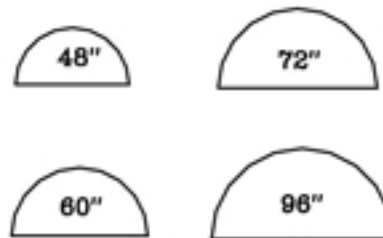

Round Tables

30" Tables
Seating for
2-4 guests

36" Tables
Seating for
4-6 guests

48" Tables
Seating for
6-8 guests

60" Tables
Seating for
8-10 guests

72" Tables
Seating for
10-12 guests

Rectangle Tables

4'x30"
Seating for
4-6 guests

6'x18"
Conference Table
Seats 3

6'x30"
Seating for
6-8 guests

6'x48"
Family Style Table
Seating for 10 guests

8'x18"
Conference Table
Seats 4

8'x30"
Seating for
8-10 guests

8' x 39"
Farm Table
Seating for 8-10 guests

8'x48"
Family Style Table
Seating for 12 guests

Miscellaneous Tables

Bistro/Cocktail/Highboy Tables & Bases

Half Round Tables

Serpentine Tables

Square Tables

48" Tables
Seating for
4-6 guests

60" Tables
Seating for
8-10 guests