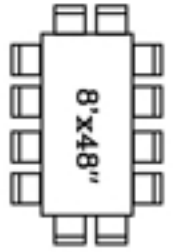

Round Tables

30" Tables
Seating for
2-4 guests

36" Tables
Seating for
4-6 guests

48" Tables
Seating for
6-8 guests

60" Tables
Seating for
8-10 guests

72" Tables
Seating for
10-12 guests

Rectangle Tables

4'x30"
Seating for
4-6 guests

6'x18"
Conference Table
Seats 3

6'x30"
Seating for
6-8 guests

6'x48"
Family Style Table
Seating for 10 guests

8'x18"
Conference Table
Seats 4

8'x30"
Seating for
8-10 guests

8' x 39"
Farm Table
Seating for 8-10 guests

8'x48"
Family Style Table
Seating for 12 guests

Miscellaneous Tables

Bistro/Cocktail/Highboy Tables & Bases

Half Round Tables

Serpentine Tables

Square Tables

48" Tables
Seating for
4-6 guests

60" Tables
Seating for
8-10 guests