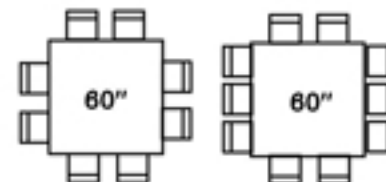

Round Tables

30" Tables
Seating for
2-4 guests

36" Tables
Seating for
4-6 guests

48" Tables
Seating for
6-8 guests

60" Tables
Seating for
8-10 guests

72" Tables
Seating for
10-12 guests

Rectangle Tables

4'x30"
Seating for
4-6 guests

6'x18"
Conference Table
Seats 3

6'x30"
Seating for
6-8 guests

6'x48"
Family Style Table
Seating for 10 guests

8'x18"
Conference Table
Seats 4

8'x30"
Seating for
8-10 guests

8' x 39"
Farm Table
Seating for 8-10 guests

8'x48"
Family Style Table
Seating for 12 guests

Miscellaneous Tables

Bistro/Cocktail/Highboy Tables & Bases

Half Round Tables

Serpentine Tables

Square Tables

48" Tables
Seating for
4-6 guests

60" Tables
Seating for
8-10 guests