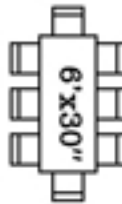

Round Tables

30" Tables
Seating for
2-4 guests

36" Tables
Seating for
4-6 guests

48" Tables
Seating for
6-8 guests

60" Tables
Seating for
8-10 guests

72" Tables
Seating for
10-12 guests

Rectangle Tables

4'x30"
Seating for
4-6 guests

6'x18"
Conference Table
Seats 3

6'x30"
Seating for
6-8 guests

6'x48"
Family Style Table
Seating for 10 guests

8'x18"
Conference Table
Seats 4

8'x30"
Seating for
8-10 guests

8' x 39"
Farm Table
Seating for 8-10 guests